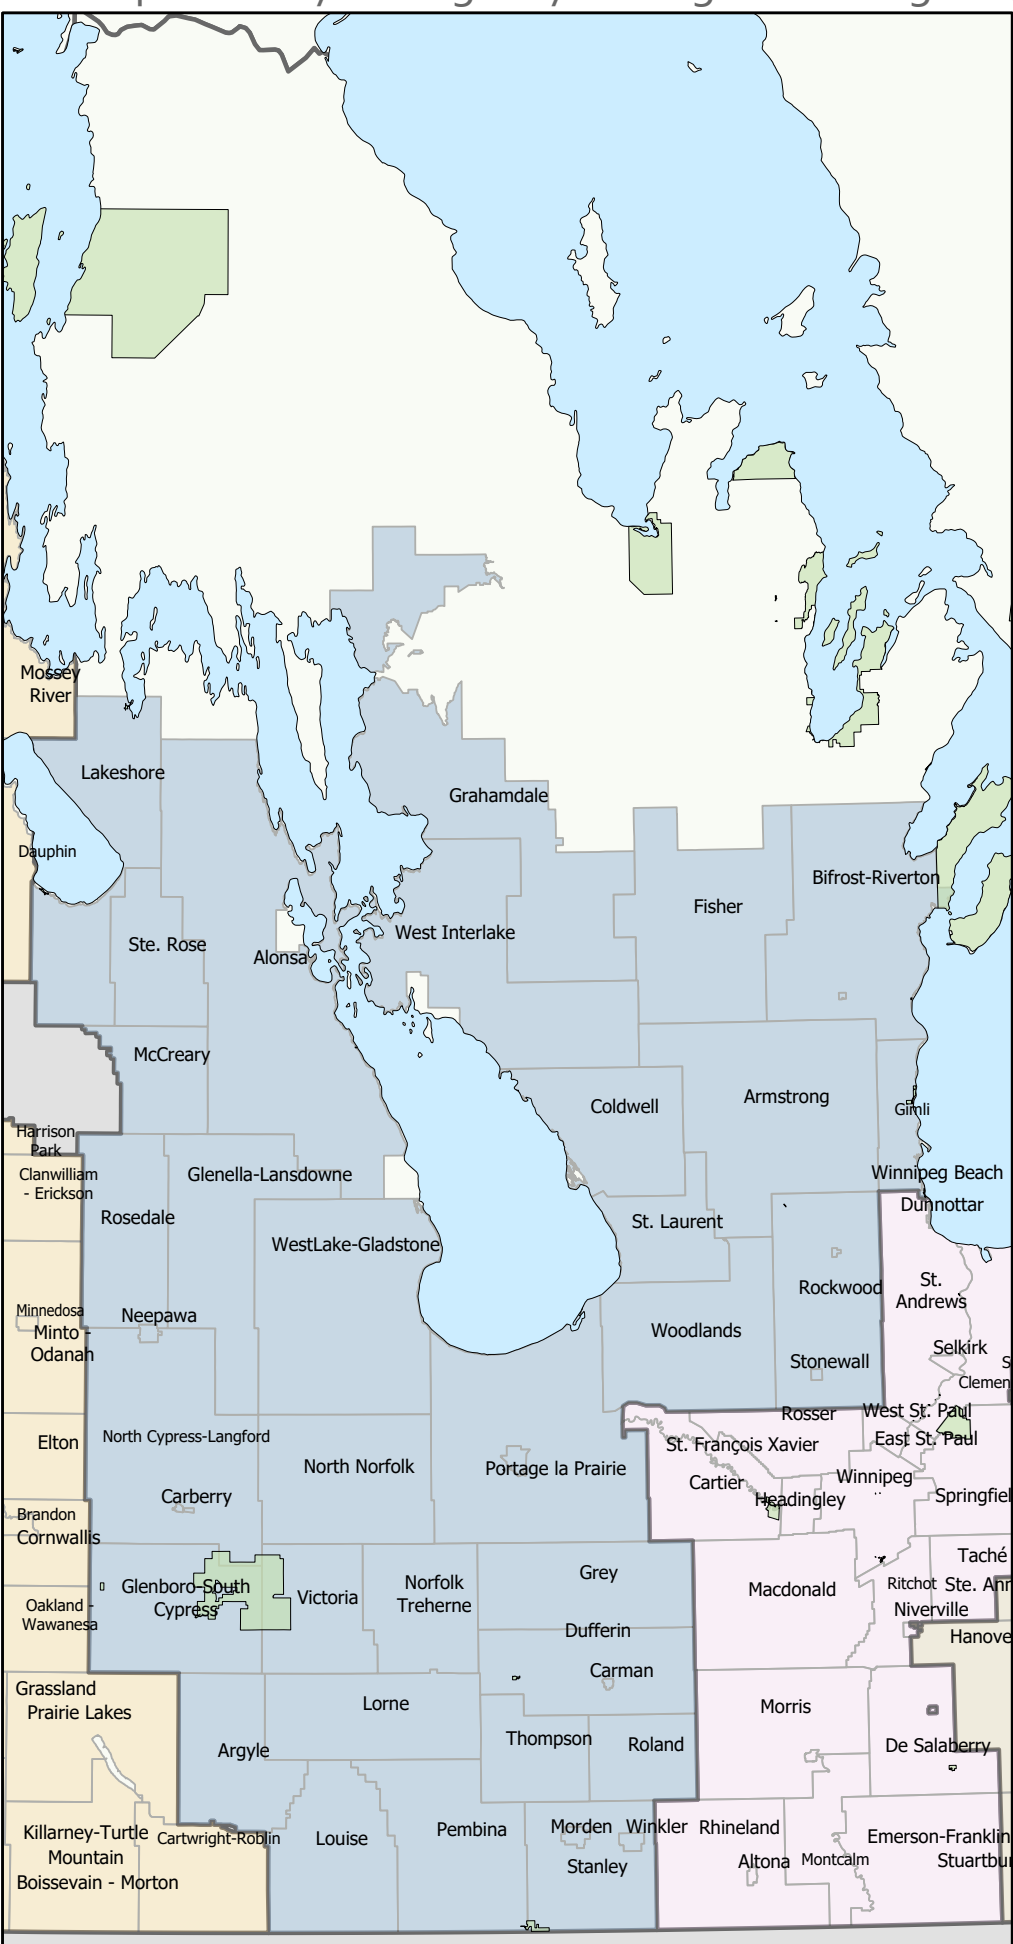

Manitoba Emergency Measures Organization: Municipalities by Emergency Management Region (Central)

Central

Alonsa	RM	Norfolk Treherne	M
Arborg	Town	North Cypress-Langford	M
Argyle	RM	North Norfolk	M
Armstrong	RM	Pembina	M
Bifrost-Riverton	M	Portage la Prairie	RM
Carberry	Town	Portage la Prairie	City
Carman	Town	Rockwood	RM
Coldwell	RM	Roland	RM
Dufferin	RM	Rosedale	RM
Fisher	RM	St. Laurent	RM
Gimli	RM	Stanley	RM
Glenboro-South Cypress	M	Ste. Rose	M
Glenella-Lansdowne	M	Stonewall	Town
Grahamdale	RM	Teulon	Town
Grey	RM	Thompson	RM
Lakeshore	RM	Victoria	RM
Lorne	M	West Interlake	RM
Louise	M	WestLake-Gladstone	M
McCreary	M	Winkler	City
Morden	City	Winnipeg Beach	Town
Neepawa	Town	Woodlands	RM

■ Water
 Emergency Management Region Boundary
 Provincial Park Boundary
 Park Reserve
 Provincial Park
 Municipal Boundaries (by EM Region)
 Capital/Red River
 Eastern/North
 Central
 Western